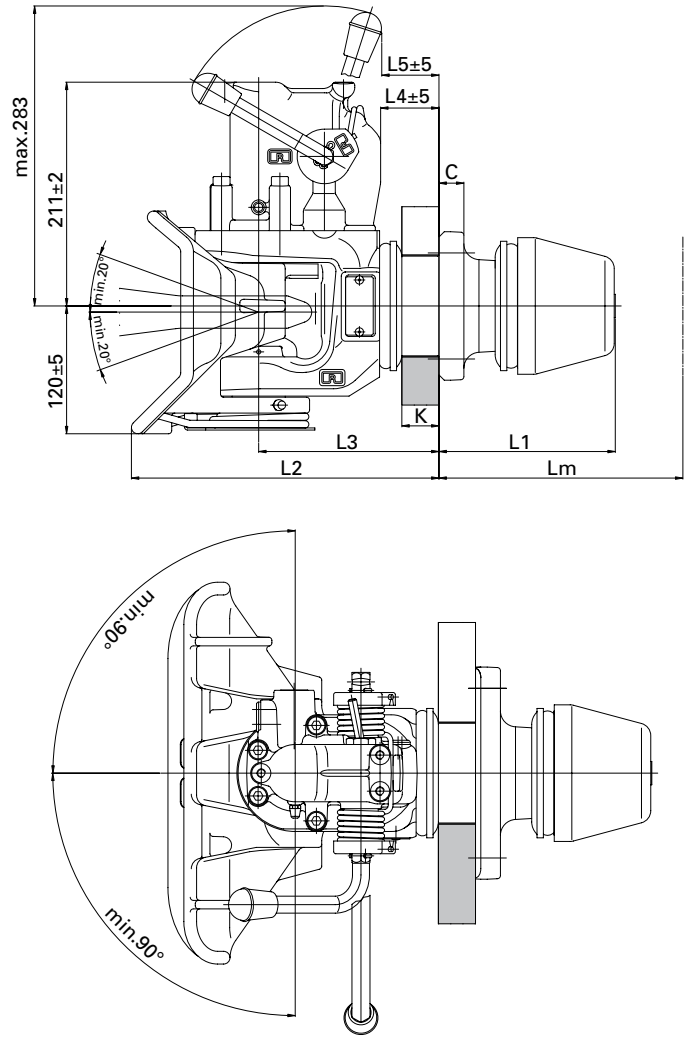

RO★40 E

Technical specifications

Fully automatic towing hitch,
Suitable for towing eye 40 DIN 74054 and Class S (EG)

	a (mm)	b (mm)	c (mm)	d (mm)	e (mm)	f (mm)
135	120,0	55,0	155,0	90,0	15,0	74,0
145	140,0	80,0	180,0	120,0	17,0	84,0
150	160,0	100,0	200,0	140,0	21,0	94,0

	L1 (mm)	L2 (mm)	L3 (mm)	L4 (mm)	L5 (mm)	K (mm)	C (mm)	Lm (mm)
135	147,0	286,0	166,0	51,0	45,0	11,0-32,0	22,0	180,0
145	166,0	290,0	170,0	55,0	50,0	11,0-35,0	23,5	230,0
150	166,0	290,0	170,0	55,0	50,0	11,0-35,0	23,5	230,0

	A B	(mm)	R D (kN)	T C Dc (kN)	S (kg)	V (kN)	(kg)	e1	ROE
RO410A36500	135	120 x 55	70	70,0	700	24,0	30,0	00-1607	70970
RO410B36500	135	120 x 55	70	70,0	700	24,0	30,0	00-1607	70970
RO410A46500	145	140 x 80	100	91,5	1000	36,0	33,0	00-1601	70952
RO410B46500	145	140 x 80	100	91,5	1000	36,0	33,0	00-1601	70952
RO410A51500	150	160 x 100	168	91,5	1000	36,0	33,0	00-1600	70971
RO410B51500	150	160 x 100	168	91,5	1000	36,0	33,0	00-1600	70971

Mechanical remote control*

powered opening:

ROE 71559 FA

Pneumatic remote control*

powered opening / closing:

ROE 71459

Remote display*

mechanical:

ROE 71575

electrical, display in the cabin:

ROE 71654

electrical, display at the rear end:

ROE 71701

electronic, display in the cabin:

ROE 71546

* Repair instructions and parts lists on request!

More information regarding our range of products can be found at www.jost-world.com

JOST

R
ROCKINGER

REGENSBURGER
ZUGGABEL

TRIDEC