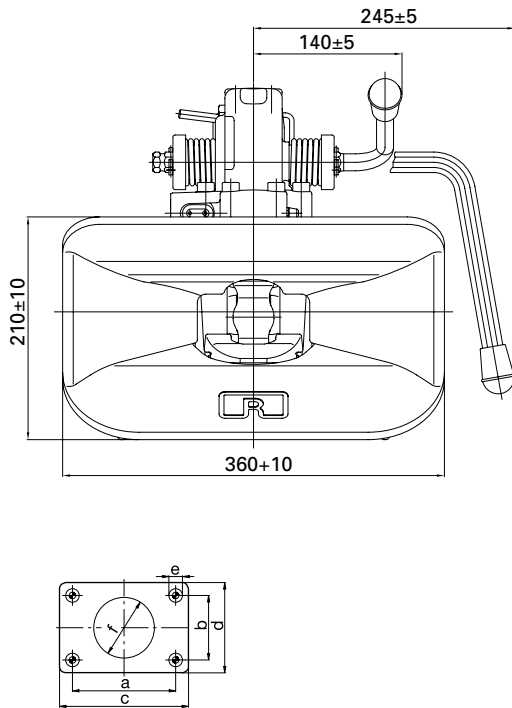

RO★40 E

Technical specifications

Fully automatic towing hitch,
Suitable for towing eye 40 DIN 74054 and Class S (EG)

	a (mm)	b (mm)	c (mm)	d (mm)	e (mm)	f (mm)
135	120,0	55,0	155,0	90,0	15,0	74,0
145	140,0	80,0	180,0	120,0	17,0	84,0
150	160,0	100,0	200,0	140,0	21,0	94,0

	L1 (mm)	L2 (mm)	L3 (mm)	L4 (mm)	L5 (mm)	K (mm)	C (mm)	Lm (mm)
135	147,0	286,0	166,0	51,0	45,0	11,0-32,0	22,0	180,0
145	166,0	290,0	170,0	55,0	50,0	11,0-35,0	23,5	230,0
150	166,0	290,0	170,0	55,0	50,0	11,0-35,0	23,5	230,0

	A B	(mm)	R D (kN)	T C Dc (kN)	S (kg)	V (kN)	(kg)	e1	ROE
RO410A36500	135	120 x 55	70	70,0	700	24,0	30,0	00-1607	70970
RO410B36500	135	120 x 55	70	70,0	700	24,0	30,0	00-1607	70970
RO410A46500	145	140 x 80	100	91,5	1000	36,0	33,0	00-1601	70952
RO410B46500	145	140 x 80	100	91,5	1000	36,0	33,0	00-1601	70952
RO410A51500	150	160 x 100	168	91,5	1000	36,0	33,0	00-1600	70971
RO410B51500	150	160 x 100	168	91,5	1000	36,0	33,0	00-1600	70971

Mechanical remote control*

powered opening:

ROE 71559 FA

Pneumatic remote control*

powered opening / closing:

ROE 71459

Remote display*

mechanical:

ROE 71575

electrical, display in the cabin:

ROE 71654

electrical, display at the rear end:

ROE 71701

electronic, display in the cabin:

ROE 71546

* Repair instructions and parts lists on request!

More information regarding our range of products can be found at www.jost-world.com

JOST

R
ROCKINGER

REGENSBURGER
ZUGGABEL

TRIDEC