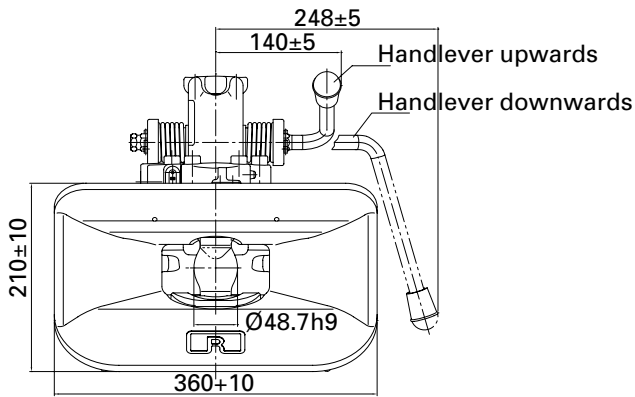

RO★50

BEST BRAND

Reader's Choice: Best
towing hitch!

The 50 mm standard coupling

- Improved handling thanks to a one-piece hand lever, also available as a downward hand lever
- Rotatable bolt – uniform, reduced wear
- Future-proof: prepared for the new sensor technology
- Can be upgraded retroactively with the new generation of various remote controls and remote displays
- Simplified installation through our new fallback system
- Easier to repair thanks to the improved ROCKINGER component system

Technical data

D Value	Up to 285 kN
V Value	Up to 90 kN
Static load	Up to 2500 kg

www.jost-world.com

JOST

RO★50

Technical specifications

Suitable for towing eye 50 DIN 74053,
94/20/CE, ISO 1102, ROE 57005

	a (mm)	b (mm)	c (mm)	d (mm)	e (mm)	f (mm)
6	160,0	100,0	200,0	140,0	21,0	94,0

	L1 (mm)	L2 (mm)	L3 (mm)	L4 (mm)	L5 (mm)	K (mm)	C (mm)	Lm (mm)
6	202	297	177	54	55	35	30	290

			(mm)					(kg)	e1			
	A	B	160x100	D (kN)	Dc (kN)	S (kg)	V (kN)	(kg)	00-1844			
RO500A66000	A	6	160x100	200	140	1000	90	50	00-1844			
RO500A66000	A	6	160x100	200	135	2500	60	50	00-1844			
RO500B66000	B	6	160x100	200	140	1000	90	50,5	00-1844			
RO500B66000	B	6	160x100	200	135	2500	60	50,5	00-1844			
RO500A66200	A	6	160x100	200	140	1000	90	50	00-1844	x		
RO500A66200	A	6	160x100	200	135	2500	60	50	00-1844	x		x
RO500A66300	A	6	160x100	200	140	1000	90	50	00-1844			x
RO500A66300	A	6	160x100	200	135	2500	60	50	00-1844			x
RO500A66400	A	6	160x100	200	140	1000	90	50	00-1844	x	x	
RO500A66400	A	6	160x100	200	135	2500	60	50	00-1844	x	x	
RO500A66500	A	6	160x100	285	140	1000	90	50	00-1844			
RO500B66500	B	6	160x100	285	140	1000	90	50,5	00-1844			