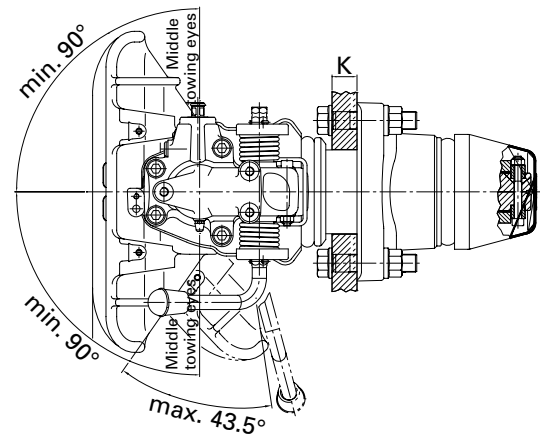

RO★50

BEST BRAND

Reader's Choice: Best
towing hitch!

The 50 mm standard coupling

- Improved handling thanks to a one-piece hand lever, also available as a downward hand lever
- Rotatable bolt – uniform, reduced wear
- Future-proof: prepared for the new sensor technology
- Can be upgraded retroactively with the new generation of various remote controls and remote displays
- Simplified installation through our new fallback system
- Easier to repair thanks to the improved ROCKINGER component system

Technical data

D Value	Up to 285 kN
V Value	Up to 90 kN
Static load	Up to 2500 kg

www.jost-world.com

JOST

RO★50

Technical specifications

Suitable for towing eye 50 DIN 74053,
94/20/CE, ISO 1102, ROE 57005

	a (mm)	b (mm)	c (mm)	d (mm)	e (mm)	f (mm)
6	160,0	100,0	200,0	140,0	21,0	94,0

	L1 (mm)	L2 (mm)	L3 (mm)	L4 (mm)	L5 (mm)	K (mm)	C (mm)	Lm (mm)
6	202	297	177	54	55	35	30	290

			(mm)					(kg)	e1			
	A	B	160x100	D (kN)	Dc (kN)	S (kg)	V (kN)	(kg)	00-1844			
RO500A66000	A	6	160x100	200	140	1000	90	50	00-1844			
RO500A66000	A	6	160x100	200	135	2500	60	50	00-1844			
RO500B66000	B	6	160x100	200	140	1000	90	50,5	00-1844			
RO500B66000	B	6	160x100	200	135	2500	60	50,5	00-1844			
RO500A66200	A	6	160x100	200	140	1000	90	50	00-1844	x		
RO500A66200	A	6	160x100	200	135	2500	60	50	00-1844	x		x
RO500A66300	A	6	160x100	200	140	1000	90	50	00-1844			x
RO500A66300	A	6	160x100	200	135	2500	60	50	00-1844			x
RO500A66400	A	6	160x100	200	140	1000	90	50	00-1844	x	x	
RO500A66400	A	6	160x100	200	135	2500	60	50	00-1844	x	x	
RO500A66500	A	6	160x100	285	140	1000	90	50	00-1844			
RO500B66500	B	6	160x100	285	140	1000	90	50,5	00-1844			