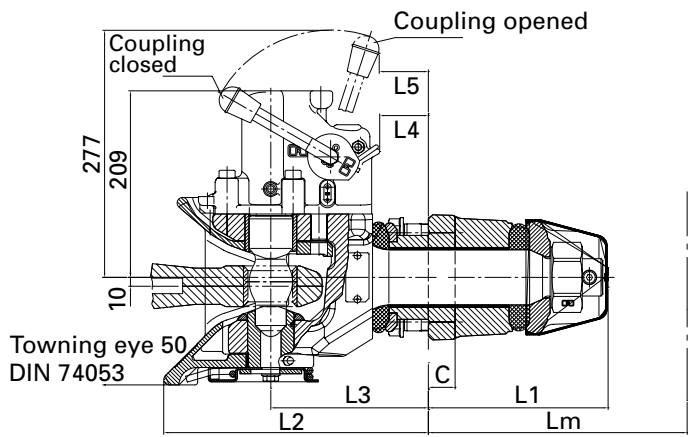

RO★50

BEST BRAND

Reader's Choice: Best
towing hitch!

The 50 mm standard coupling

- Improved handling thanks to a one-piece hand lever, also available as a downward hand lever
- Rotatable bolt – uniform, reduced wear
- Future-proof: prepared for the new sensor technology
- Can be upgraded retroactively with the new generation of various remote controls and remote displays
- Simplified installation through our new fallback system
- Easier to repair thanks to the improved ROCKINGER component system

Technical data

D Value	Up to 285 kN
V Value	Up to 90 kN
Static load	Up to 2500 kg

www.jost-world.com

JOST

RO★50

Technical specifications

Suitable for towing eye 50 DIN 74053,
94/20/CE, ISO 1102, ROE 57005

	a (mm)	b (mm)	c (mm)	d (mm)	e (mm)	f (mm)
6	160,0	100,0	200,0	140,0	21,0	94,0

	L1 (mm)	L2 (mm)	L3 (mm)	L4 (mm)	L5 (mm)	K (mm)	C (mm)	Lm (mm)
6	202	297	177	54	55	35	30	290

			(mm)					(kg)	e1			
	A	B	160x100	D (kN)	Dc (kN)	S (kg)	V (kN)	(kg)	00-1844			
RO500A66000	A	6	160x100	200	140	1000	90	50	00-1844			
RO500A66000	A	6	160x100	200	135	2500	60	50	00-1844			
RO500B66000	B	6	160x100	200	140	1000	90	50,5	00-1844			
RO500B66000	B	6	160x100	200	135	2500	60	50,5	00-1844			
RO500A66200	A	6	160x100	200	140	1000	90	50	00-1844	x		
RO500A66200	A	6	160x100	200	135	2500	60	50	00-1844	x		x
RO500A66300	A	6	160x100	200	140	1000	90	50	00-1844			x
RO500A66300	A	6	160x100	200	135	2500	60	50	00-1844			x
RO500A66400	A	6	160x100	200	140	1000	90	50	00-1844	x	x	
RO500A66400	A	6	160x100	200	135	2500	60	50	00-1844	x	x	
RO500A66500	A	6	160x100	285	140	1000	90	50	00-1844			
RO500B66500	B	6	160x100	285	140	1000	90	50,5	00-1844			