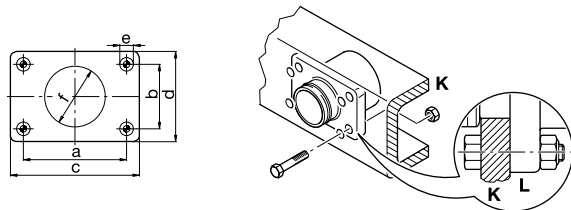

RO★50

BEST BRAND

Reader's Choice: Best
towing hitch!

The 50 mm standard coupling

- Improved handling thanks to a one-piece hand lever, also available as a downward hand lever
- Rotatable bolt – uniform, reduced wear
- Future-proof: prepared for the new sensor technology
- Can be upgraded retroactively with the new generation of various remote controls and remote displays
- Simplified installation through our new fallback system
- Easier to repair thanks to the improved ROCKINGER component system

Technical data

D Value	Up to 285 kN
V Value	Up to 90 kN
Static load	Up to 2500 kg

www.jost-world.com

JOST

RO★50

Technical specifications

Suitable for towing eye 50 DIN 74053,
94/20/CE, ISO 1102, ROE 57005

	a (mm)	b (mm)	c (mm)	d (mm)	e (mm)	f (mm)
6	160,0	100,0	200,0	140,0	21,0	94,0

	L1 (mm)	L2 (mm)	L3 (mm)	L4 (mm)	L5 (mm)	K (mm)	C (mm)	Lm (mm)
6	202	297	177	54	55	35	30	290

			(mm)					(kg)	e1			
	A	B	160x100	D (kN)	Dc (kN)	S (kg)	V (kN)	(kg)	00-1844			
RO500A66000	A	6	160x100	200	140	1000	90	50	00-1844			
RO500A66000	A	6	160x100	200	135	2500	60	50	00-1844			
RO500B66000	B	6	160x100	200	140	1000	90	50,5	00-1844			
RO500B66000	B	6	160x100	200	135	2500	60	50,5	00-1844			
RO500A66200	A	6	160x100	200	140	1000	90	50	00-1844	x		
RO500A66200	A	6	160x100	200	135	2500	60	50	00-1844	x		x
RO500A66300	A	6	160x100	200	140	1000	90	50	00-1844			x
RO500A66300	A	6	160x100	200	135	2500	60	50	00-1844			x
RO500A66400	A	6	160x100	200	140	1000	90	50	00-1844	x	x	
RO500A66400	A	6	160x100	200	135	2500	60	50	00-1844	x	x	
RO500A66500	A	6	160x100	285	140	1000	90	50	00-1844			
RO500B66500	B	6	160x100	285	140	1000	90	50,5	00-1844			