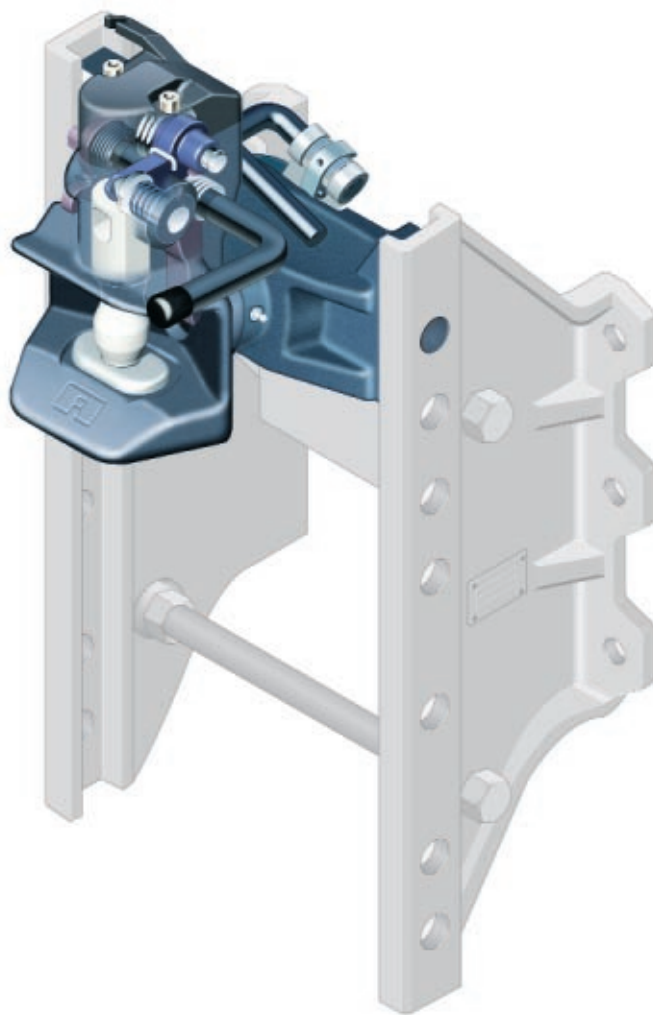

ROCKINGER's new, optimised coupling range

- with new, service-friendlier height adjustment
- improved wear for longer service life
- simple to clean
- with smoother running and safer operation
- designed for tractor loads of 12 - 14 t
- available in models 810, 850, 860 and 873
- suitable for hitch holders in widths of 310, 312, 323, 330 and 336

ROCKINGER

Member of JOST-World

Overview of new towing hitches

Series 810D

non-automatic towing hitch

Order No.	Mounting dimensions (mm)	Tractor load (t)	Static load (t)	D value (kN)	Bolt diameter (mm)	ABG	Approval EU
810D1000C	310	14	2	89,3	30/32	M 4463	e1 00-3 0019
810D1200C	312	12,5	2	84,3	30/32	M 9692	e1 00-4 0244
810D2300C	323	14	2	89,3	30/32	M 4463	e1 00-3 0019
810D3000C	330	14	2	89,3	30/32	M 4463	e1 00-3 0019
810D3600C	336	14	2	89,3	30/32	M 4463	e1 00-3 0019

Series 850D

automatic towing hitch with cylindrical hitch pin

Order No.	Mounting dimensions (mm)	Tractor load (t)	Static load (t)	D value (kN)	Bolt diameter (mm)	ABG	Approval EU
850D1030C	310	14	2	89,3	30	M 4882	e1 00-4 0032
850D1230C	312	12,5	2	84,3	30	M 9693	e1 00-4 0245
850D2330C	323	14	2	89,3	30	M 4882	e1 00-4 0032
850D3030C	330	14	2	89,3	30	M 4882	e1 00-4 0032
850D3630C	336	14	2	89,3	30	M 4882	e1 00-4 0032

Series 860D

automatic towing hitch with crowned hitch pin

Order No.	Mounting dimensions (mm)	Tractor load (t)	Static load (t)	D value (kN)	Bolt diameter (mm)	ABG	Approval EU
860D1030C	310	14	2	89,3	38	N 3150	e1 00-4 0086
860D1230C	312	12,5	2	84,3	38	M 9693	e1 00-4 0245
860D2330C	323	14	2	89,3	38	N 3150	e1 00-4 0086
860D3030C	330	14	2	89,3	38	N 3150	e1 00-4 0086
860D3630C	336	14	2	89,3	38	N 3150	e1 00-4 0086